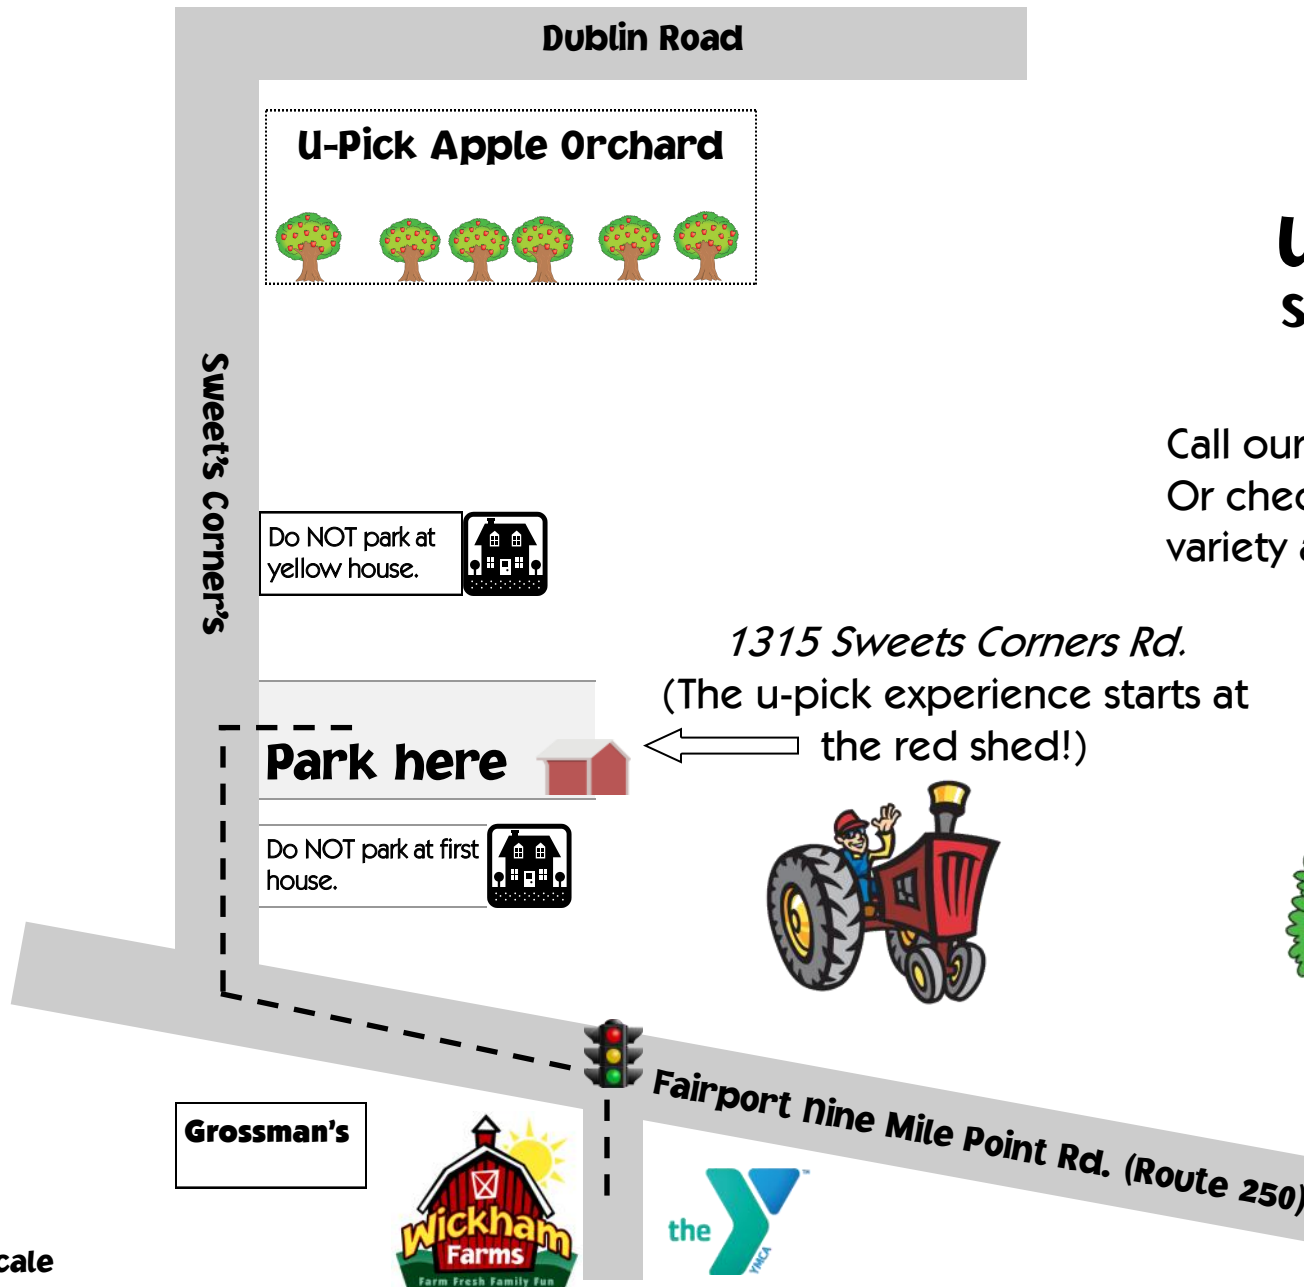

Wickham Farms Orchard

Map to U-Pick Apples

Saturdays & Sundays

10 a.m. - 4 p.m.

Call our Apple Hotline **585-364-9313**

Or check our Facebook page for variety availability.

Not to scale